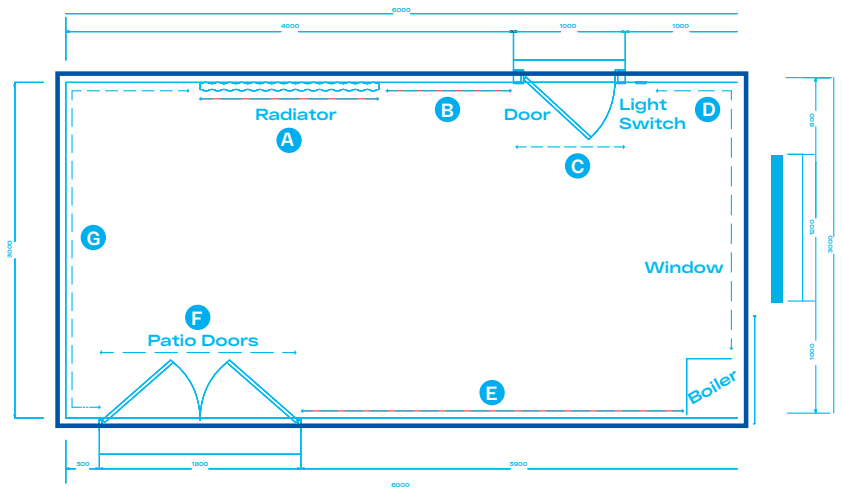

MOST IMPORTANTLY - MEASURE...

Mark all key areas in the plan. Using a tape measure, note the dimensions of each area and note them on your plan. For example B on the plan - the distance between the radiator and the door.